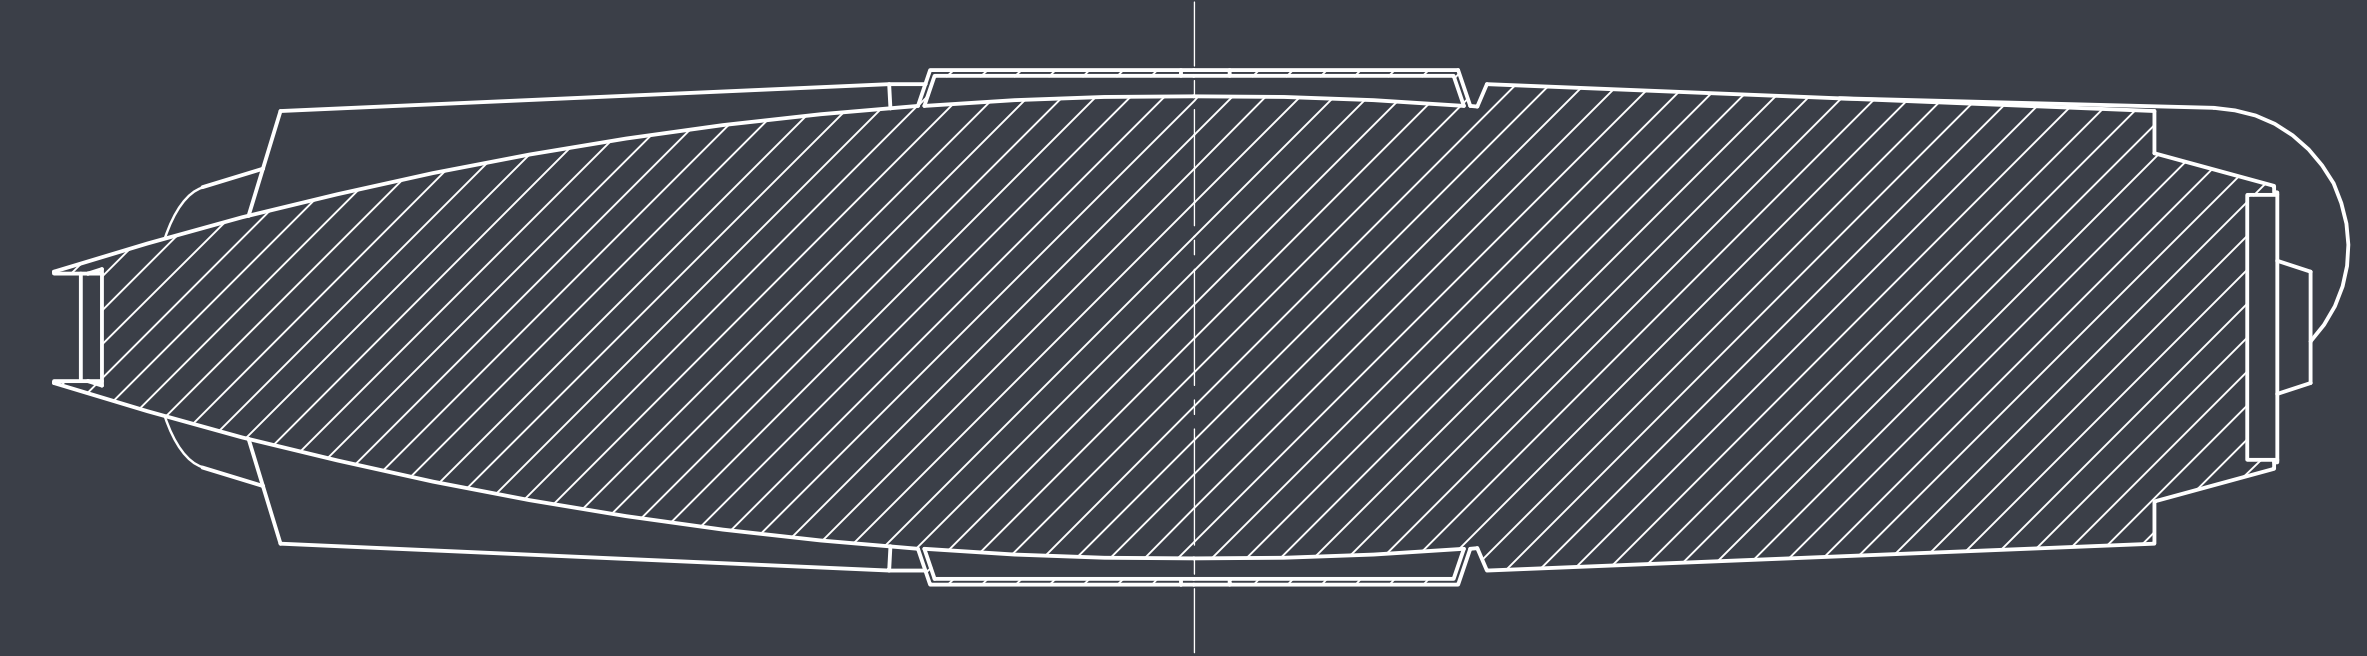

8 7 6 5 4 3 2 1

H
G
F
E
D
C
B
A

SECTION A-A
SCALE 1:4

VIEW A

REAR LIP

SECTION B-B
SCALE 1:4

A

A

REAR LIP FLAT PATTERN

STAR WARS	Millennium Falcon		
	SW - ANH (5' Foot) Studio Scale		
02.08.2015	E	Model Overview	REV 002
UNITS: Inches	SCALE: 1" = 4"	Bustanoby, Maruska, Brown	SHEET: 1/1

8 7 6 5 4 3 2 1