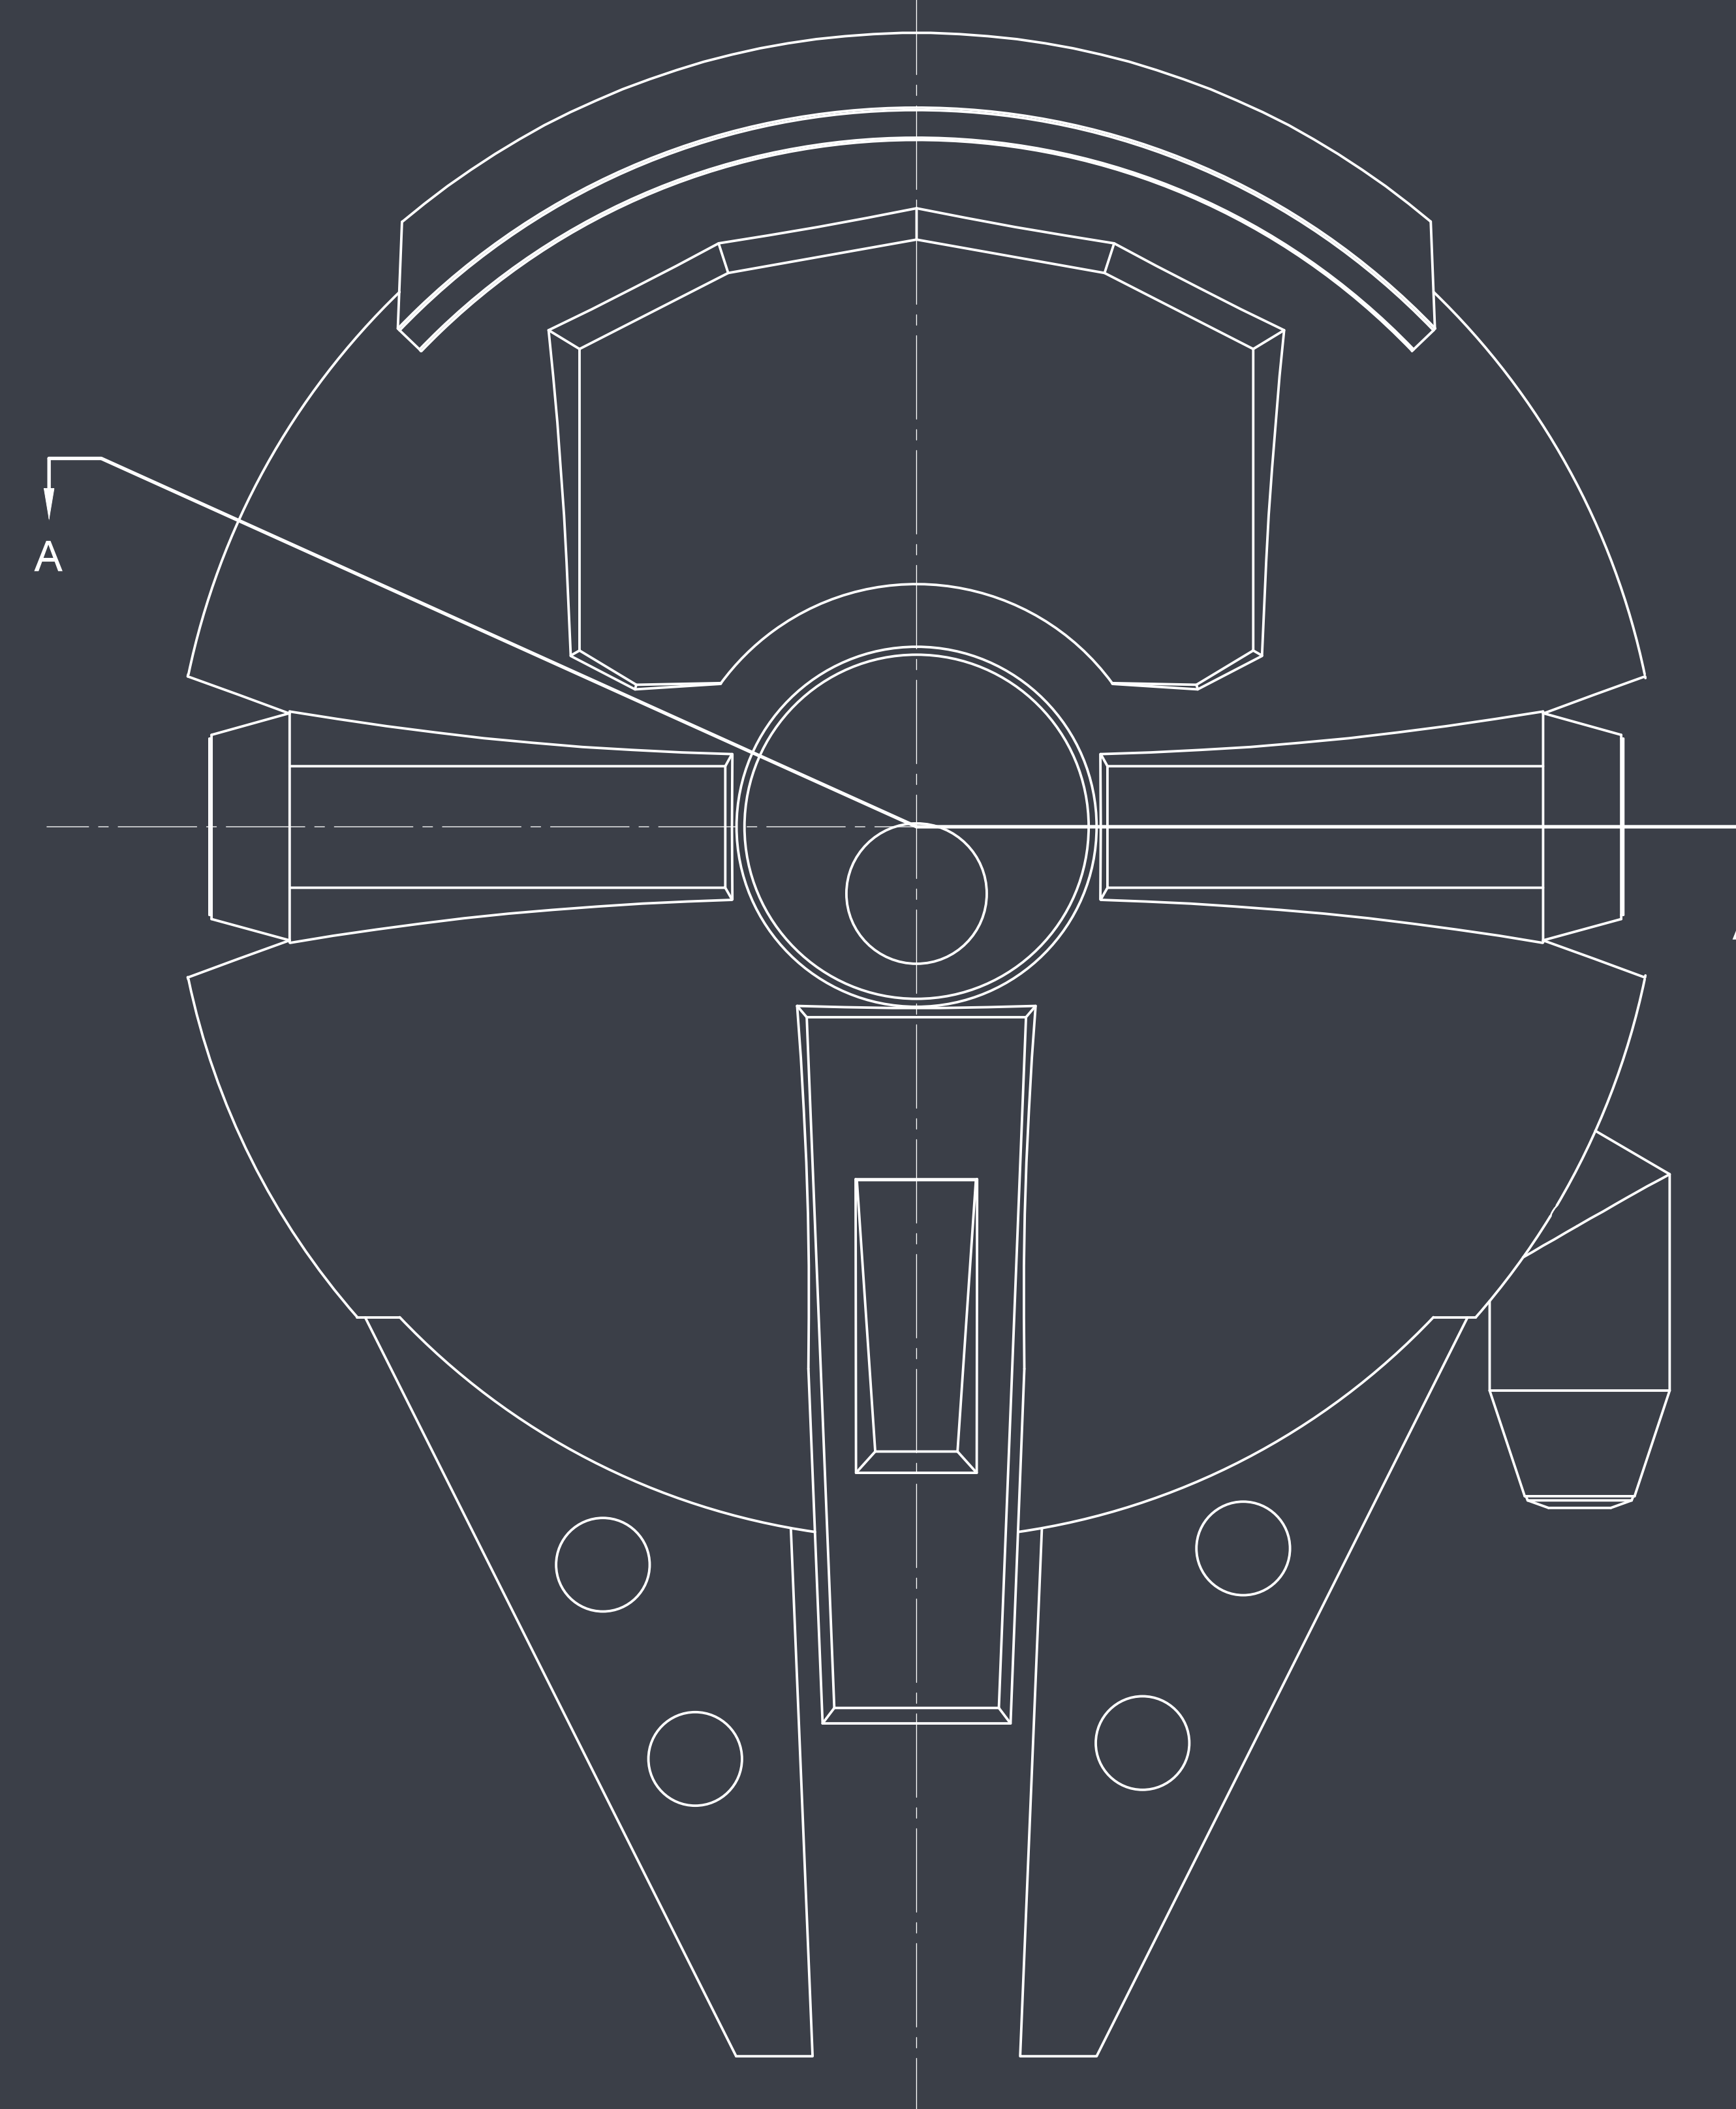

8 7 6 5 4 3 2 1

H
G
F
E
D
C
B
A

SECTION A-A
SCALE 1:4

VIEW A

REAR LIP

SECTION B-B
SCALE 1:4

A

A

REAR LIP FLAT PATTERN

STAR WARS	Millennium Falcon		
	SW - ANH (5' Foot) Studio Scale		
02.08.2015	E	Model Overview	REV 002
UNITS: Inches	SCALE: 1" = 4"	Bustanoby, Maruska, Brown	SHEET: 1/1

8 7 6 5 4 3 2 1