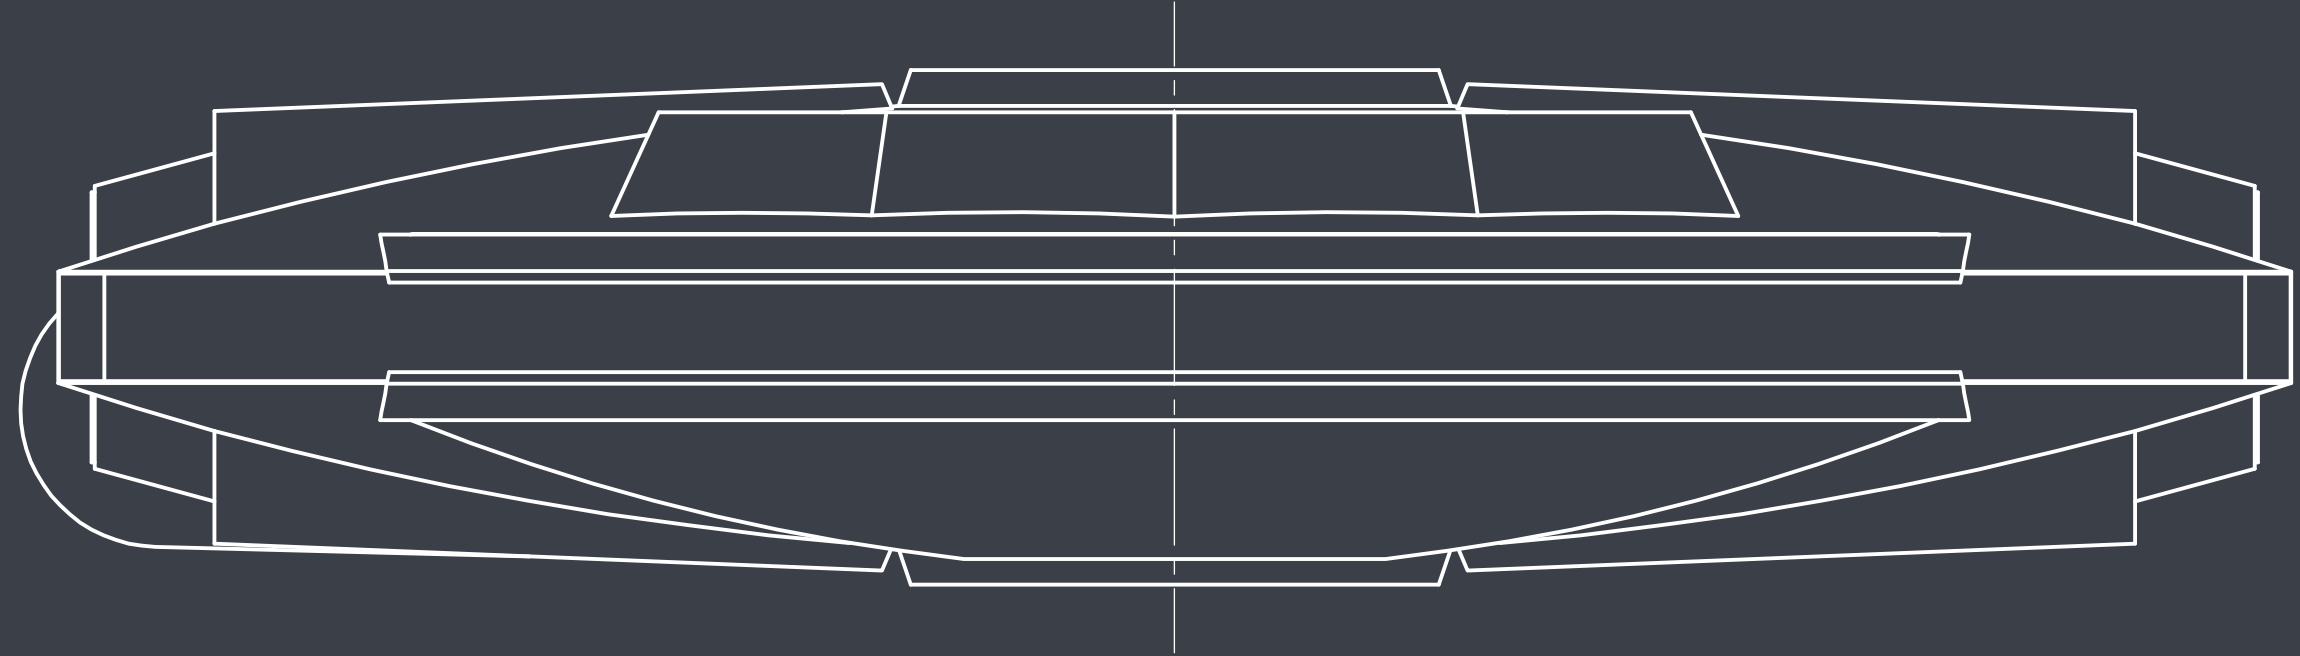

8 7 6 5 4 3 2 1

H
G
F
E
D
C
B
A

SECTION A-A
SCALE 1:4

VIEW A

REAR LIP

SECTION B-B
SCALE 1:4

A

A

REAR LIP FLAT PATTERN

STAR WARS	Millennium Falcon		
	SW - ANH (5' Foot) Studio Scale		
02.08.2015	E	Model Overview	REV 002
UNITS: Inches	SCALE: 1" = 4"	Bustanoby, Maruska, Brown	SHEET: 1/1

8 7 6 5 4 3 2 1