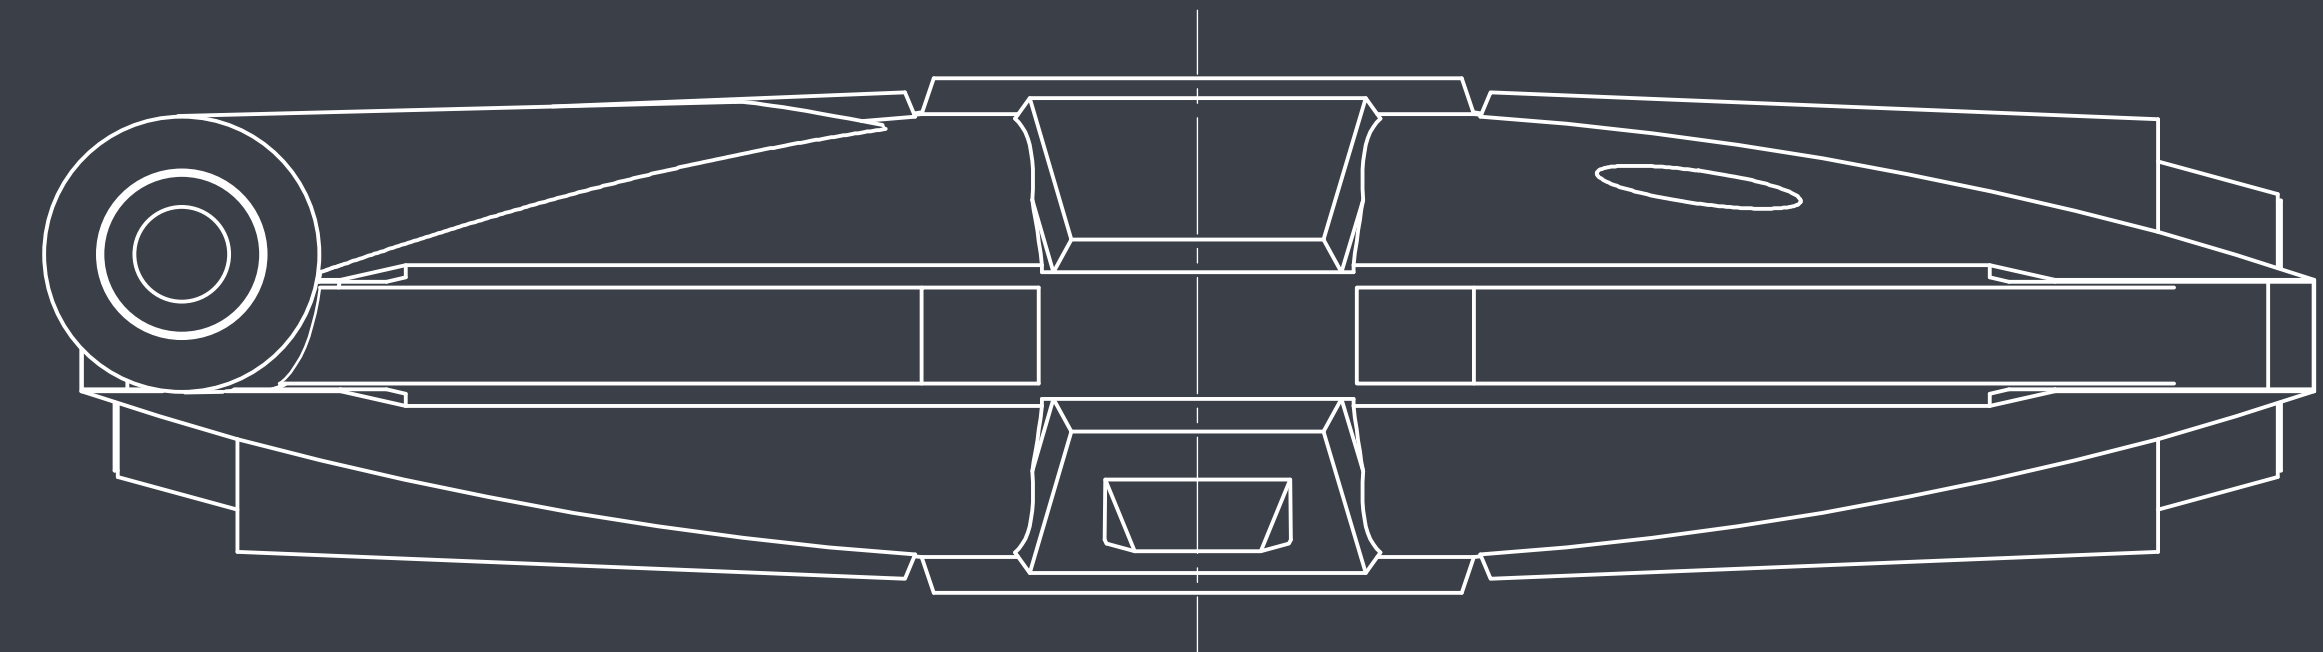

8 7 6 5 4 3 2 1

H
G
F
E
D
C
B
A

SECTION A-A
SCALE 1:4

VIEW A

REAR LIP

SECTION B-B
SCALE 1:4

A

A

REAR LIP FLAT PATTERN

STAR WARS	Millennium Falcon		
	SW - ANH (5' Foot) Studio Scale		
02.08.2015	E	Model Overview	REV 002
UNITS: Inches	SCALE: 1" = 4"	Bustanoby, Maruska, Brown	SHEET: 1/1

8 7 6 5 4 3 2 1