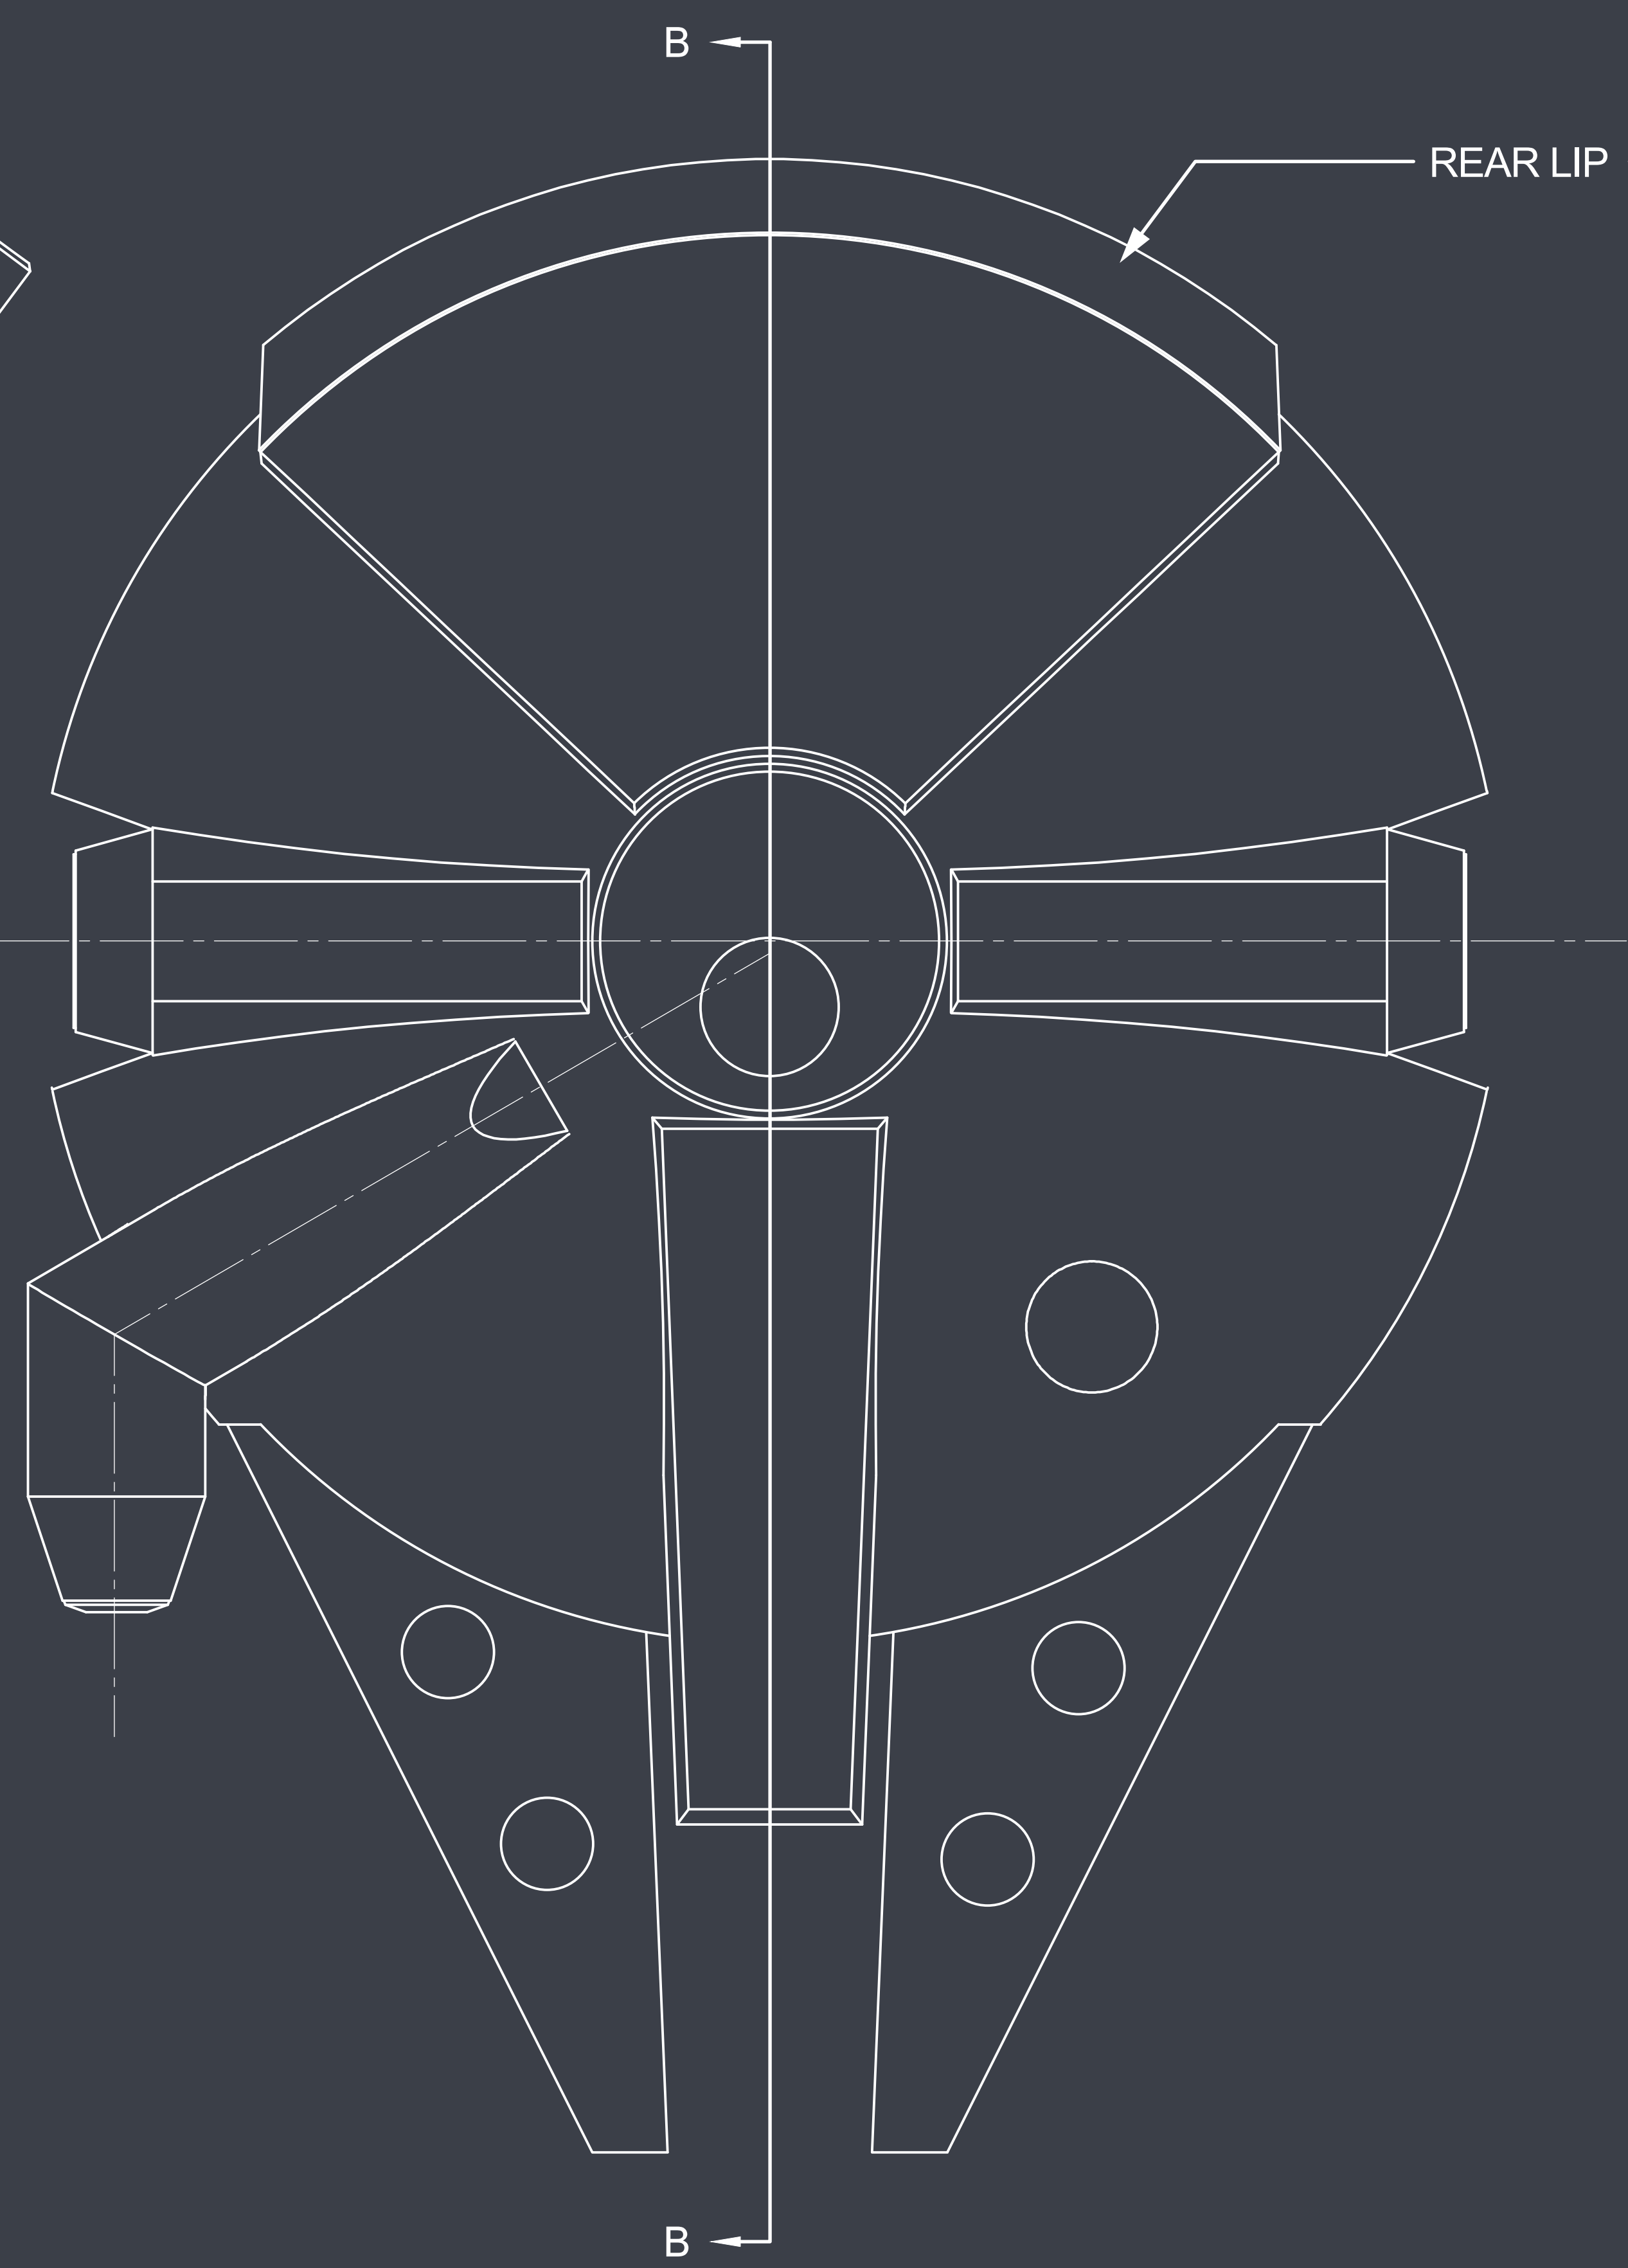

8 7 6 5 4 3 2 1

H
G
F
E
D
C
B
A

SECTION A-A
SCALE 1:4

VIEW A

REAR LIP

SECTION B-B
SCALE 1:4

A

A

REAR LIP FLAT PATTERN

STAR WARS	Millennium Falcon		
	SW - ANH (5' Foot) Studio Scale		
02.08.2015	E	Model Overview	REV 002
UNITS: Inches	SCALE: 1" = 4"	Bustanoby, Maruska, Brown	SHEET: 1/1

8 7 6 5 4 3 2 1