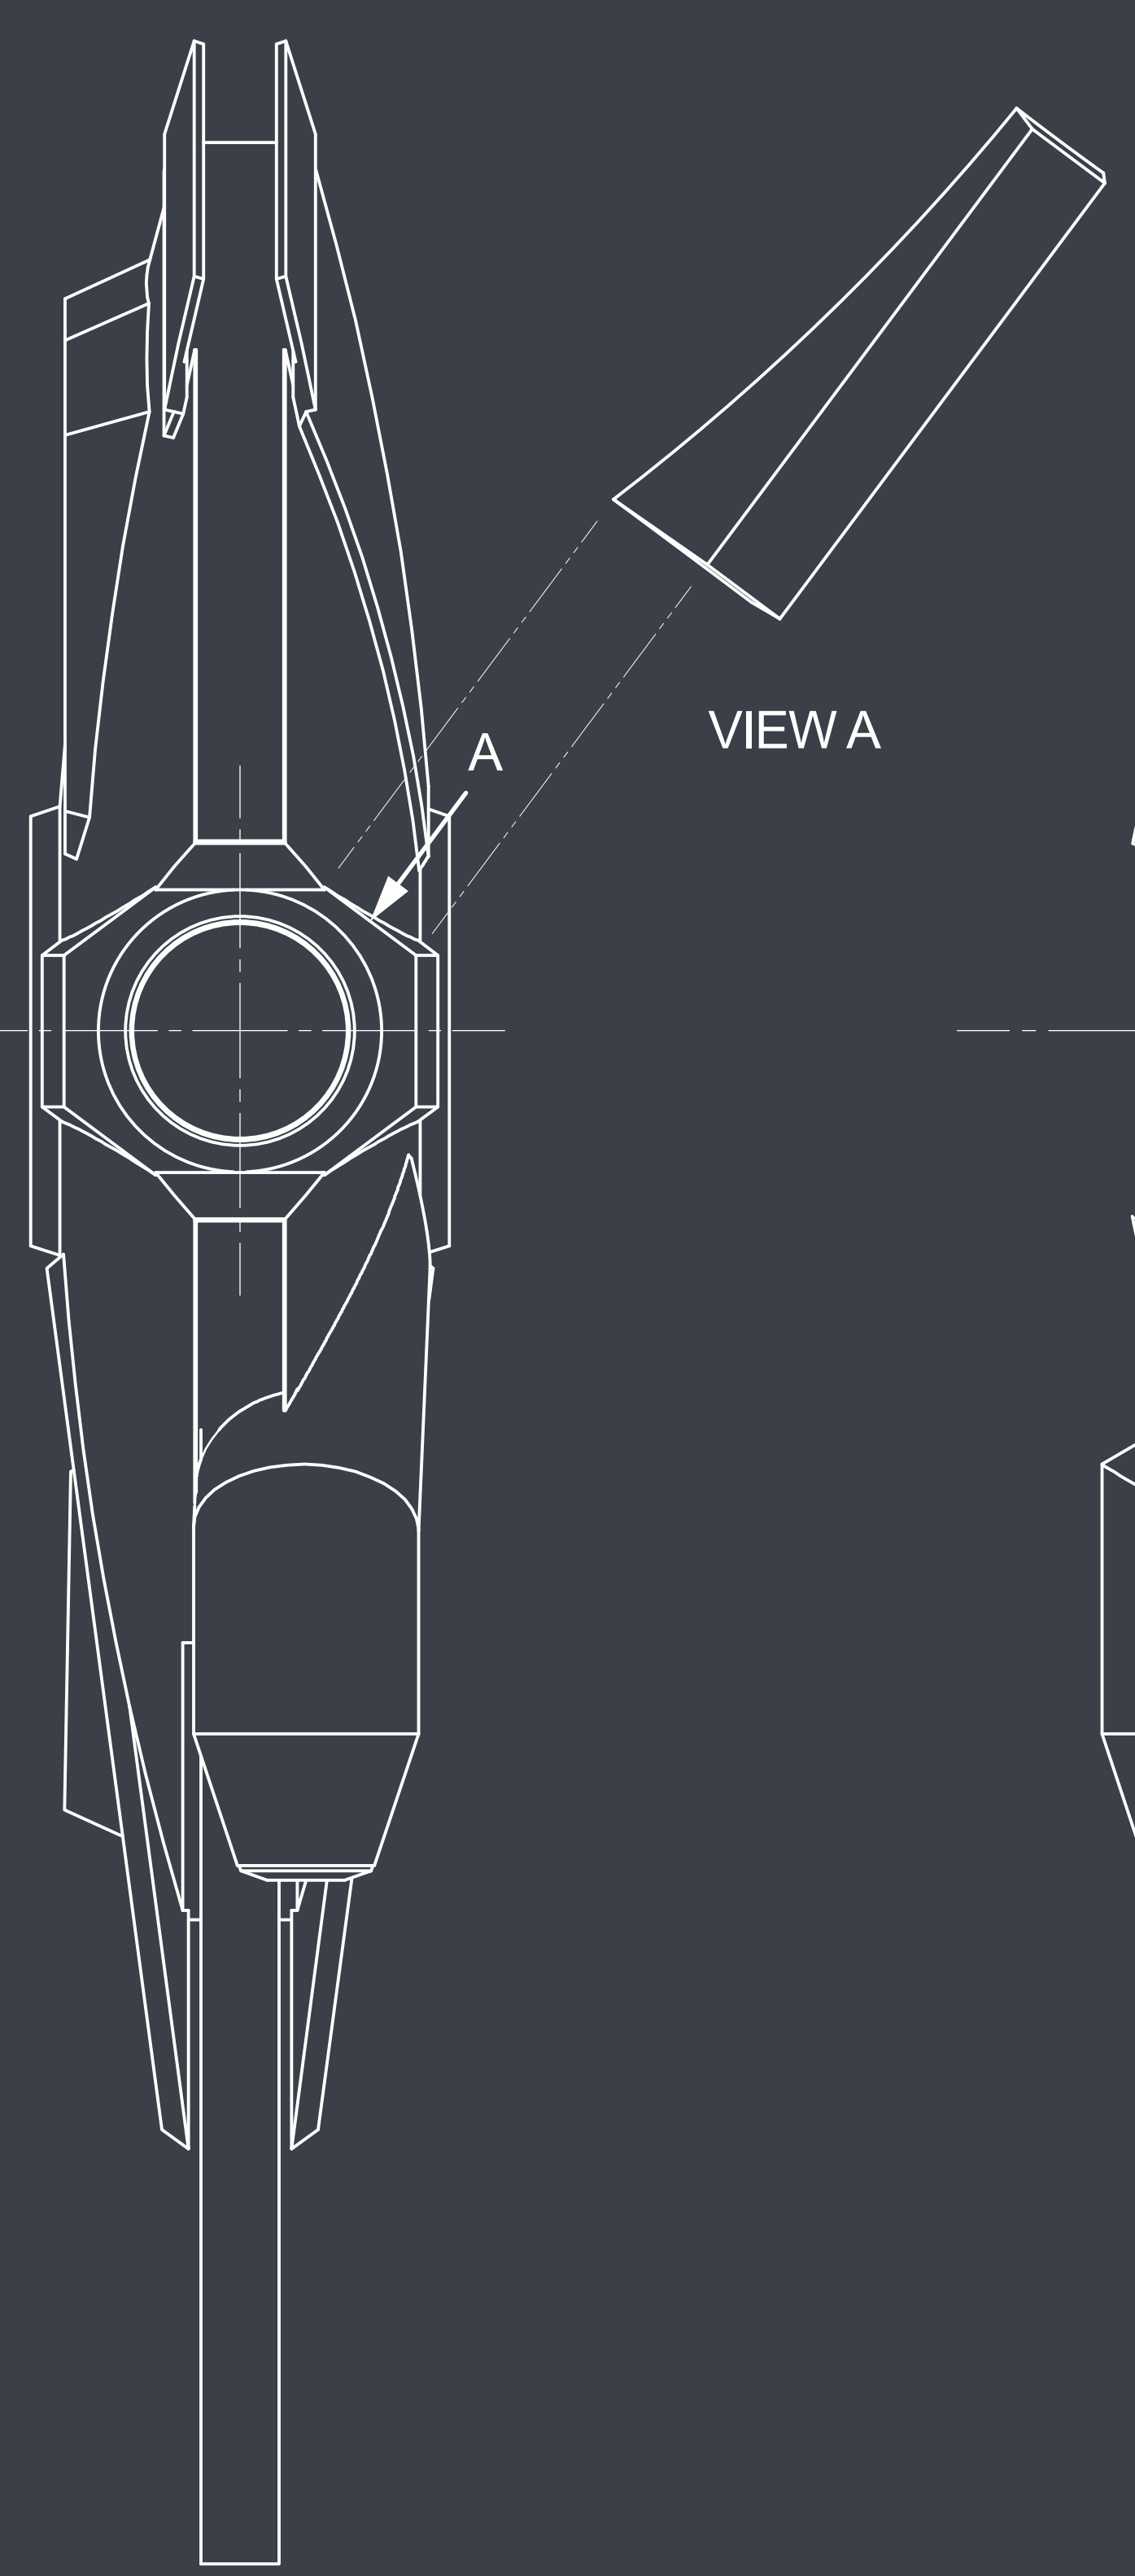

8 7 6 5 4 3 2 1

H
G
F
E
D
C
B
A

SECTION A-A
SCALE 1:4

VIEW A

REAR LIP

SECTION B-B
SCALE 1:4

A

A

REAR LIP FLAT PATTERN

STAR WARS	Millennium Falcon		
	SW - ANH (5' Foot) Studio Scale		
02.08.2015	E	Model Overview	REV 002
UNITS: Inches	SCALE: 1" = 4"	Bustanoby, Maruska, Brown	SHEET: 1/1

8 7 6 5 4 3 2 1